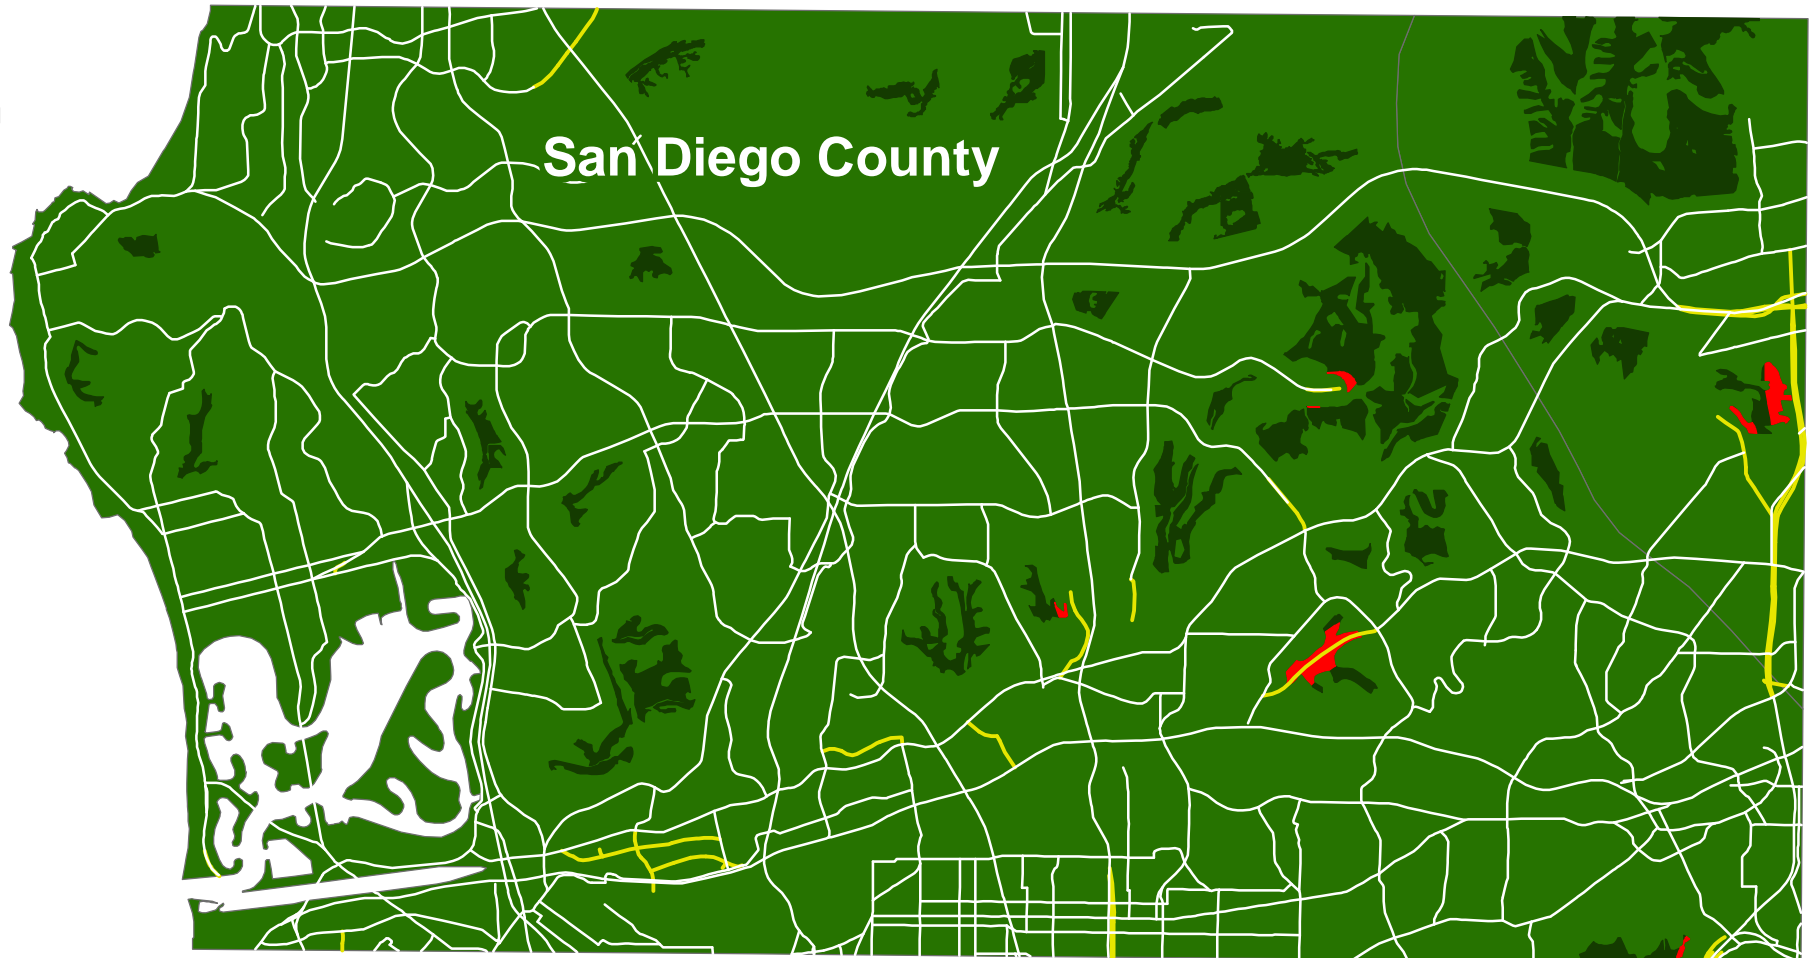

# California Gnatcatcher Habitats

## Impacted by Planned Road Projects

t

-  Impacted Habitats
-  Safe Habitats
-  Existing Roads
-  Planned Roads
-  San Diego County

**Notes:**

1. California gnatcatcher (*Poliptila californica*) habitat analysis for San Diego County, CA.